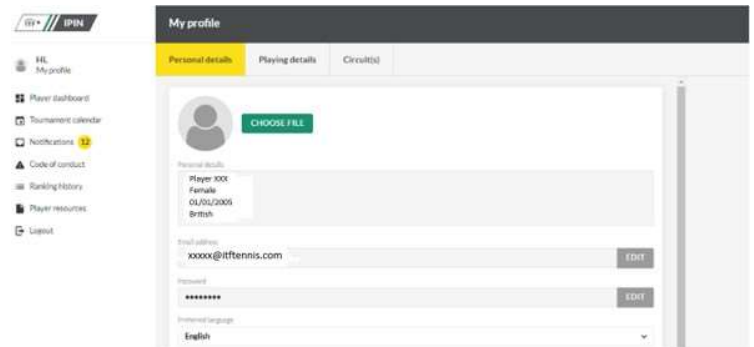

IPIN – FREQUENTLY ASKED QUESTIONS FOR THE ITF WORLD TENNIS MASTERS TOUR (“WTMT”)

How to upgrade your account if eligible to access more Circuits

Step 1: Log in to IPIN

Step 2: Navigate to the ‘My Profile’ section:

Step 3: Select the ‘Circuit(s)’ tab at the top of your profile:

Step 4: Select ‘Add Circuits’ which will give you the available Circuit options you can add to your IPIN.

Step 5: You will be required to accept the **Player Welfare Statement**. Please note that players under the age of 18 years old must have a parent or guardian complete this section.