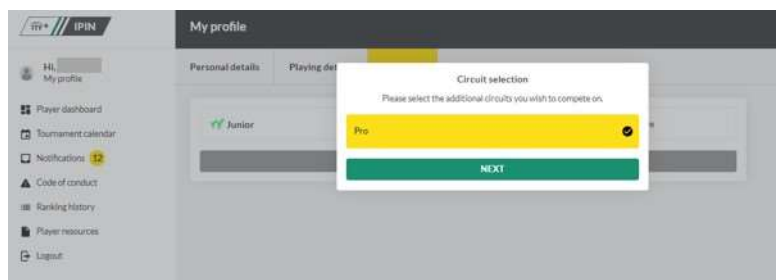

IPIN – FREQUENTLY ASKED QUESTIONS FOR THE ITF WORLD TENNIS MASTERS TOUR (“WTMT”)

How to upgrade your account if eligible to access more Circuits

Step 1: Log in to IPIN

Step 2: Navigate to the ‘My Profile’ section:

Step 3: Select the ‘Circuit(s)’ tab at the top of your profile:

Step 4: Select ‘Add Circuits’ which will give you the available Circuit options you can add to your IPIN.

Step 5: You will be required to accept the **Player Welfare Statement**. Please note that players under the age of 18 years old must have a parent or guardian complete this section.